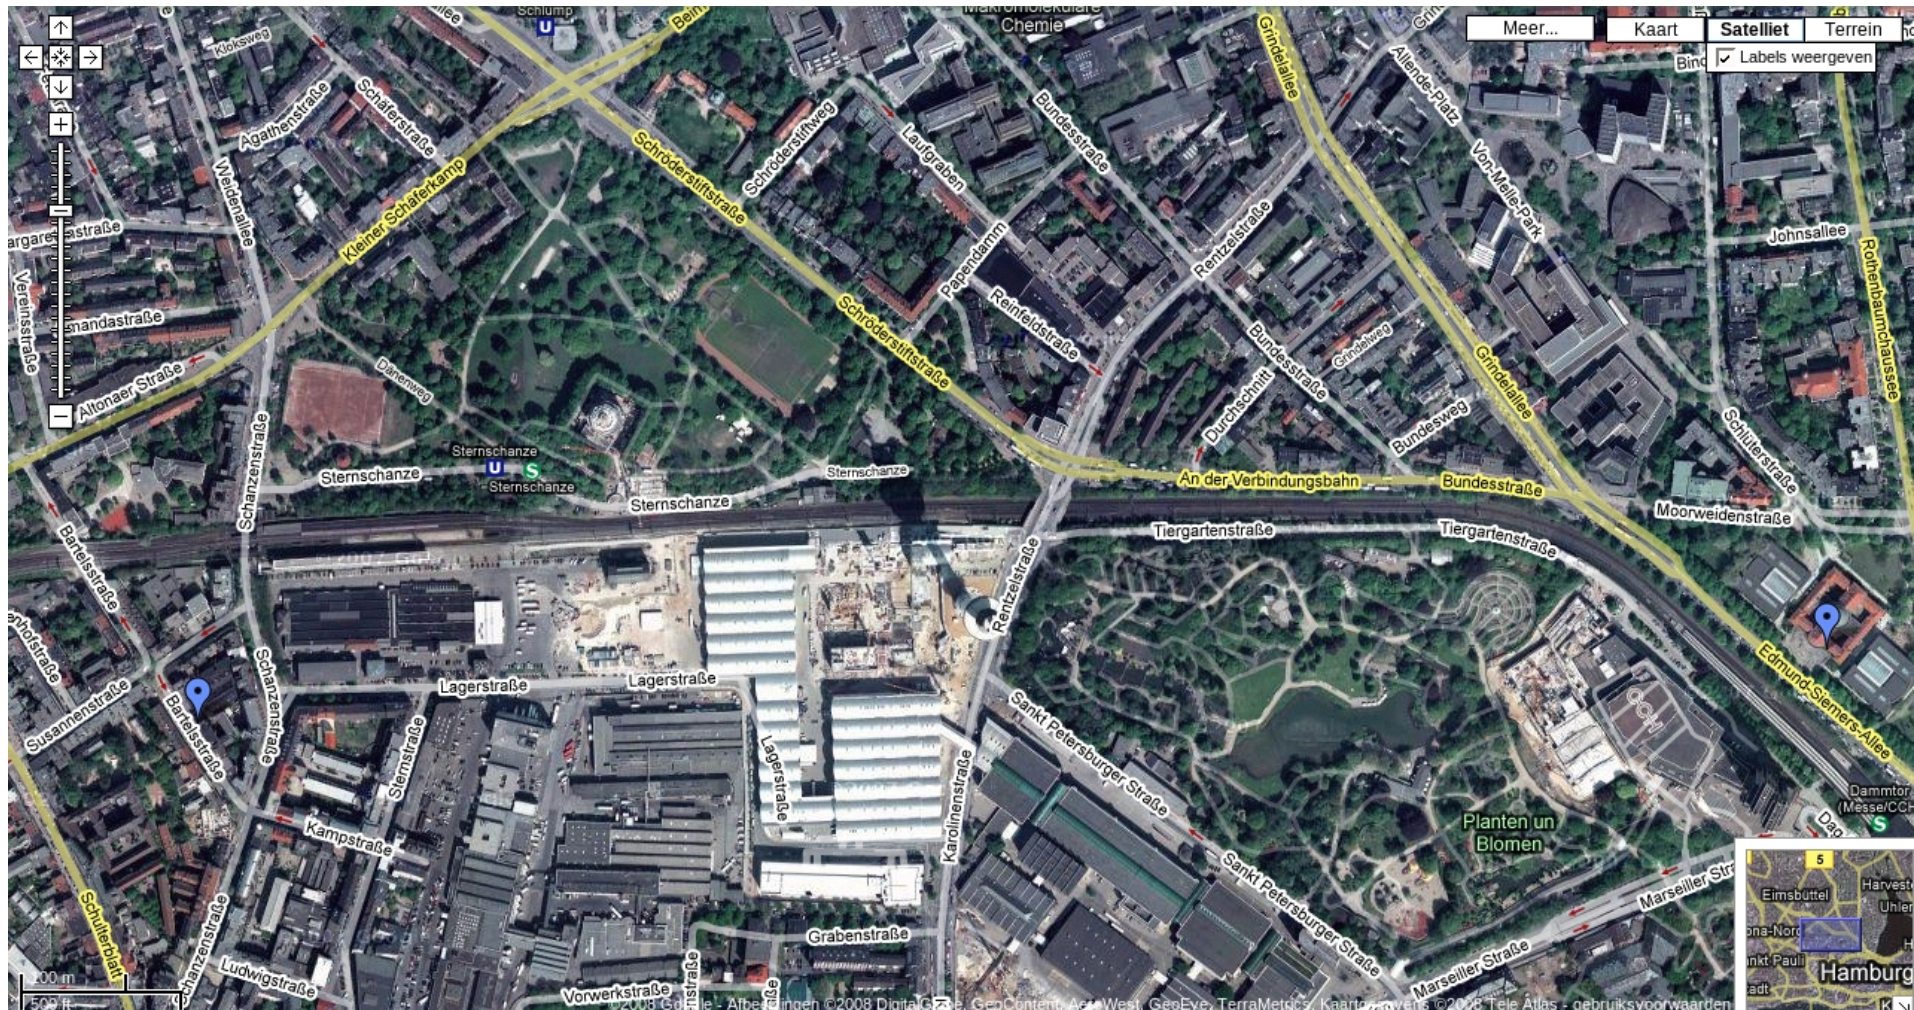

## Hotel Schanzenstern (Bartelsstraße 12)

How to get there from the ESSLLI site: Exit the main university building, turn left and go to the train station Dammtor. Take the S21 or S31 to Sternschanze (only one stop!). Go further in driving direction and exit the station. Turn left and cross the street. Turn left and go along Schanzenstraße. Turn right into Susannenstraße, then left into Bartelsstraße. Number 12 is the Hotel.

Alternatively, you can walk from the ESSLLI site, which is also marked on this map (right side).