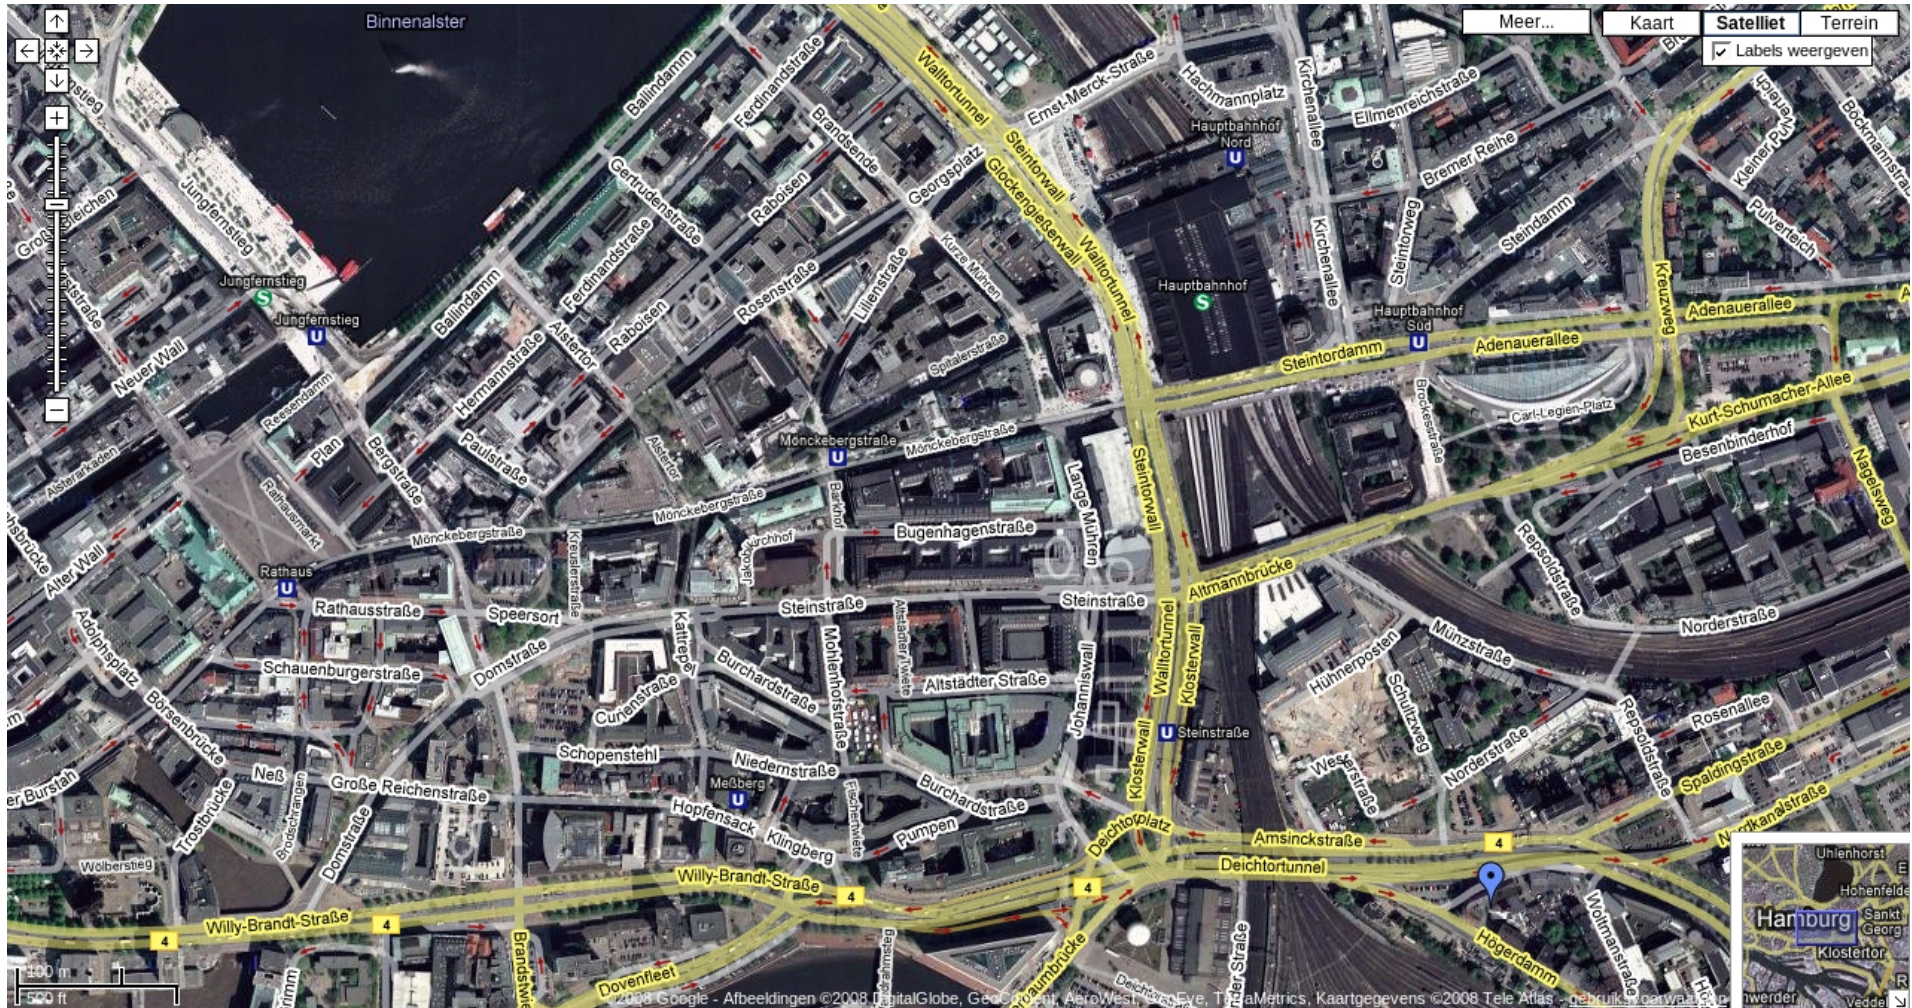

## Hostel A&O City (Amsinckstr. 6-10)

How to get there from the ESSLLI site: Exit the main university building, turn left and go to the train station Dammtor. Go through the station, exit on the back. Go over the bridge on your left side, go straight on. You'll get to a big crossing, called Stephansplatz. Take the bus 112 till Spaldingstraße. Your Hostel is on Amsinckstraße, number 6-10. (Have a look on this map. The lay-out of the streets might be confusing.)